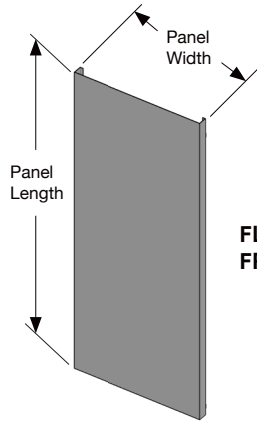

FLAT PANEL FRONT VIEW