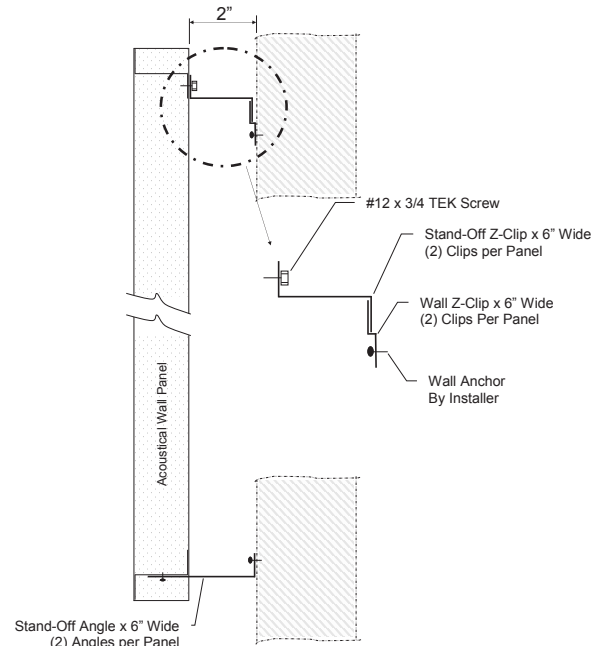

**V-GROOVE PANEL FRONT VIEW**

**FLAT PANEL FRONT VIEW**

**TYPICAL PANEL BACK VIEW**

## STANDARD MOUNTING OPTIONS

**EXPOSED FLUSH MOUNTING Z AND J-CHANNEL**

**CONCEALED FLUSH MOUNTING Z-CLIP**

**CONCEALED STAND-OFF MOUNTING Z-CLIP**