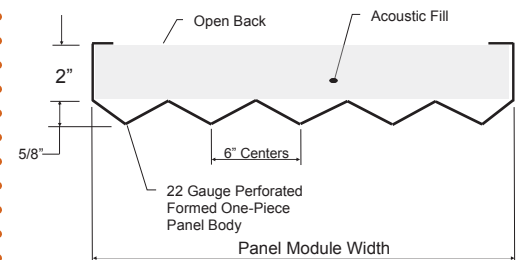

MetalArt V-Groove Panel