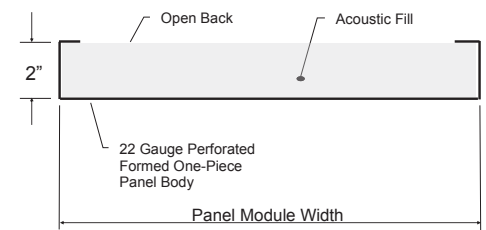

## STANDARD FEATURES AVAILABLE:

- **Panel Thickness:** 2" and 4"
- **Mounting Styles:** Flush or offset with a variety of mounting options available
- **Acoustical Fill:** From 1.5 LB density fiberglass to 4 LB density mineral wool
- **Fill Encapsulation:** Available in black heat sealed polywrap
- **Panel Face:** Flat or corrugated V-Groove
- **Panel Widths:** 18", 24" & 30" standard / Custom widths available from 12" to 48"
- **Panel Lengths:** 12" to 144" (Flat), 12" to 126" (V-Groove)
- **Materials:** Galvanized, aluminum or stainless steel
- **Finish:** Baked polyester powder coat available in smooth or textured surface
- **Colors:** Standard RAL selection / Custom color matching available
- **Fire Rating:** ASTM E84 Class A
- **Acoustical Performance:** NRC up to 1.25