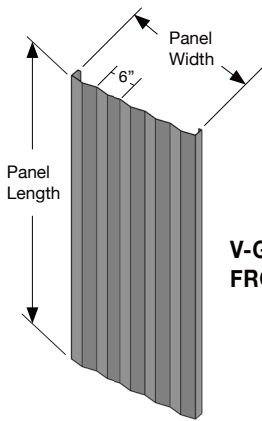

SorbAll® MetalArt Acoustic Wall Panels

ACOUSTICAL DATA

SorbAll MetalArt Acoustic Wall Panels												
Part Number / Style	Face Style	Mounting Type	Nominal Thickness (Inches)	Wrapped Fill Y/N	SOUND ABSORPTION COEFFICIENTS							
					Octave Band Center Frequency – Hz							
					125	250	500	1000	2000	4000	NRC	
MetalArt Wall Panel	Flat	Flush	2.0	N	0.22	0.59	1.19	1.23	1.16	1.22	1.05	
MetalArt Wall Panel	V-Groove	Flush	2.0	N	0.30	0.71	1.21	1.31	1.22	1.14	1.10	
MetalArt Wall Panel	Flat	Stand-Off	2.0	N	0.41	0.92	1.31	1.23	1.25	1.32	1.18	
MetalArt Wall Panel	V-Groove	Stand-Off	2.0	N	0.56	1.11	1.33	1.31	1.31	1.23	1.25	

V-GROOVE PANEL FRONT VIEW