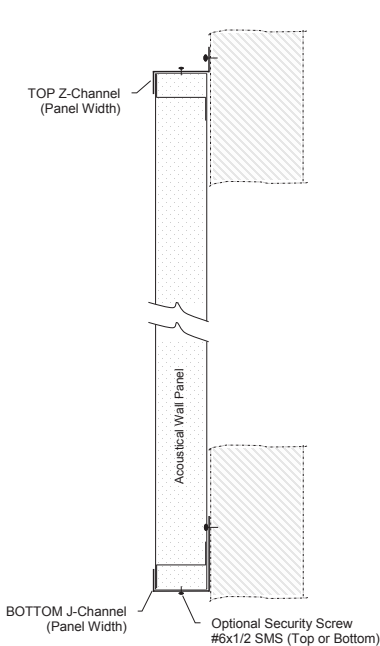

## ACOUSTICAL DATA

SorbAll MetalArt Acoustic Wall Panels												
Part Number / Style	Face Style	Mounting Type	Nominal Thickness (Inches)	Wrapped Fill Y/N	SOUND ABSORPTION COEFFICIENTS							
					Octave Band Center Frequency – Hz							
					125	250	500	1000	2000	4000	NRC	
MetalArt Wall Panel	Flat	Flush	2.0	N	0.22	0.59	1.19	1.23	1.16	1.22	1.05	
MetalArt Wall Panel	V-Groove	Flush	2.0	N	0.30	0.71	1.21	1.31	1.22	1.14	1.10	
MetalArt Wall Panel	Flat	Stand-Off	2.0	N	0.41	0.92	1.31	1.23	1.25	1.32	1.18	
MetalArt Wall Panel	V-Groove	Stand-Off	2.0	N	0.56	1.11	1.33	1.31	1.31	1.23	1.25	

**V-GROOVE PANEL FRONT VIEW**

**FLAT PANEL FRONT VIEW**

**TYPICAL PANEL BACK VIEW**

## STANDARD MOUNTING OPTIONS

**EXPOSED FLUSH MOUNTING Z AND J-CHANNEL**

**CONCEALED FLUSH MOUNTING Z-CLIP**

**CONCEALED STAND-OFF MOUNTING Z-CLIP**